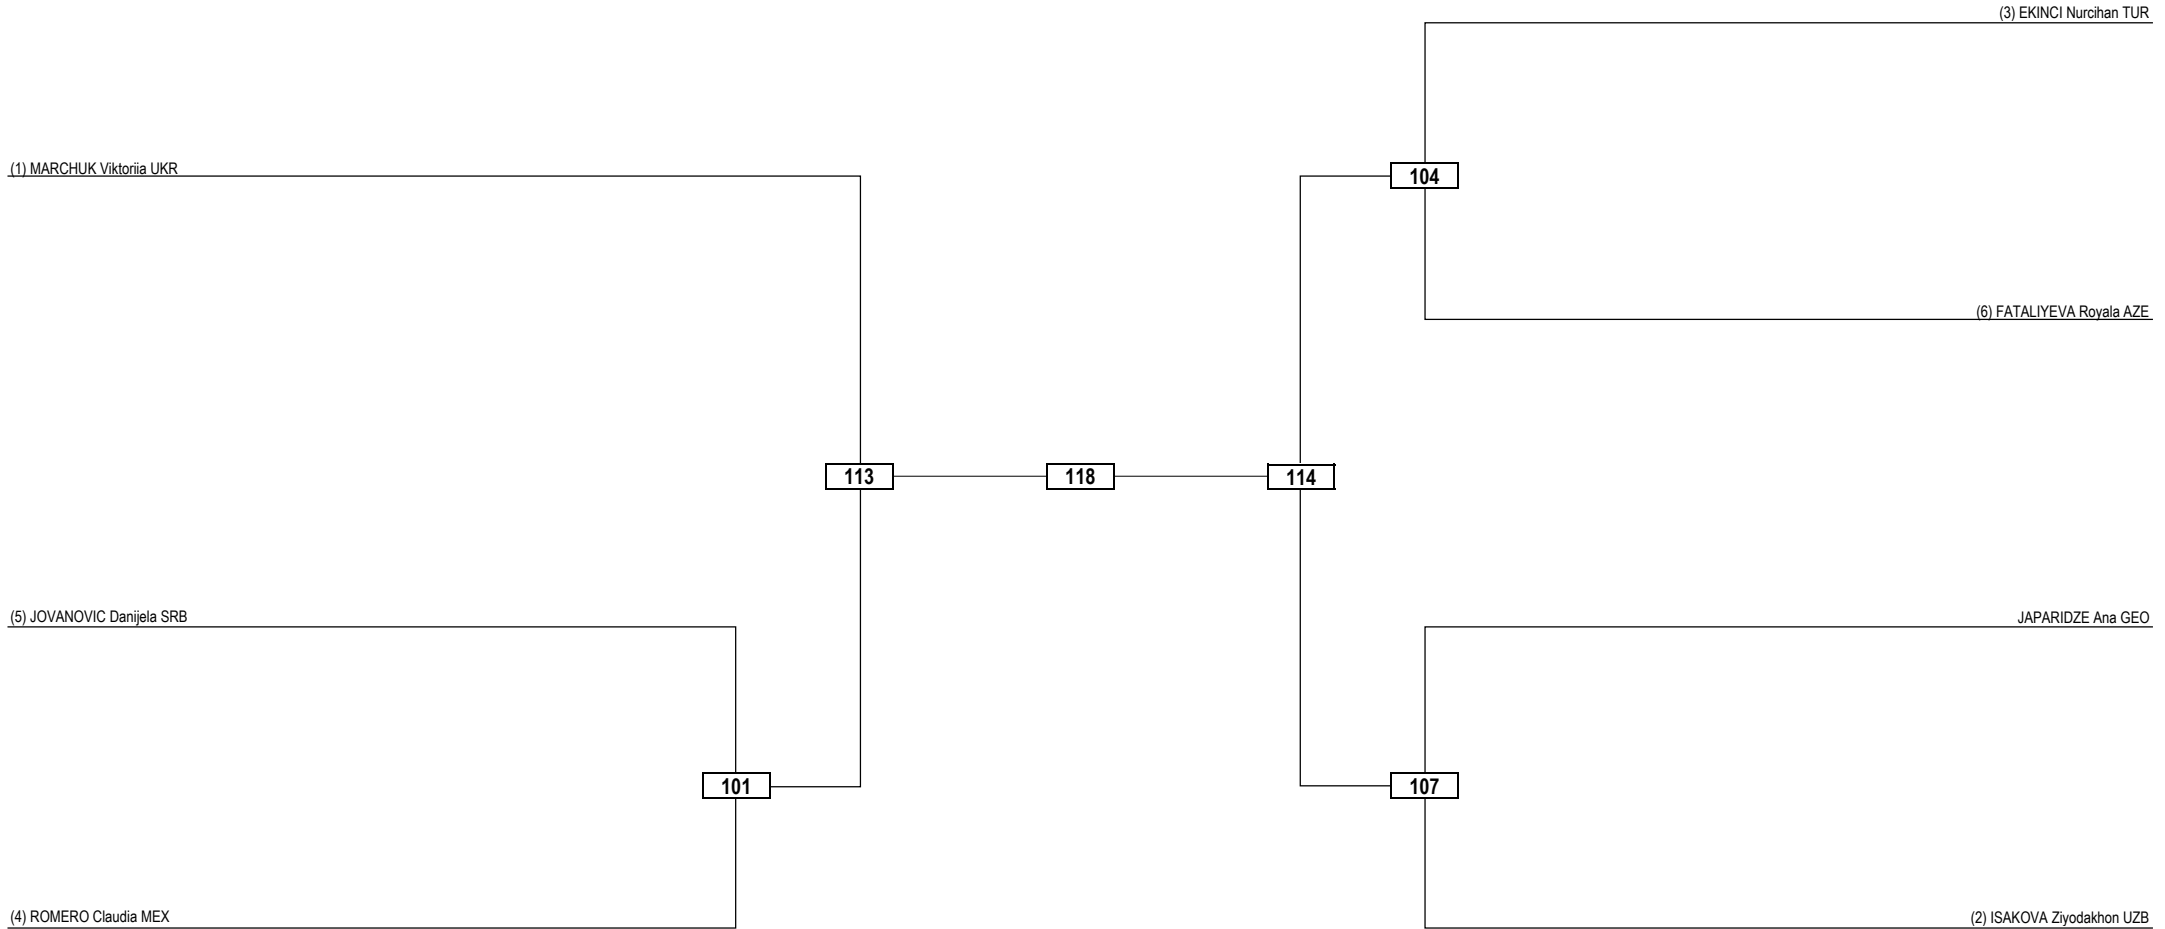

Quarterfinals   Semifinals   Final   Semifinals   Quarterfinals

LEGEND	RSC: Win by Referee Stop Contest	PTG: Win by Point Gap	SUP: Win by Superiority	DSQ: Win by Disqualification	DQB: Win by Disqualification for unsportsmanlike behavior	DWR: Double Withdrawal	R: Round
(x) Seed	PTF: Win by Final Score	GDP: Win by Golden Points	WDR: Win by Withdrawal	PUN: Win by Punitive Declaration	DDB: Double Disqualification for unsportsmanlike behavior	DDQ: Double Disqualification