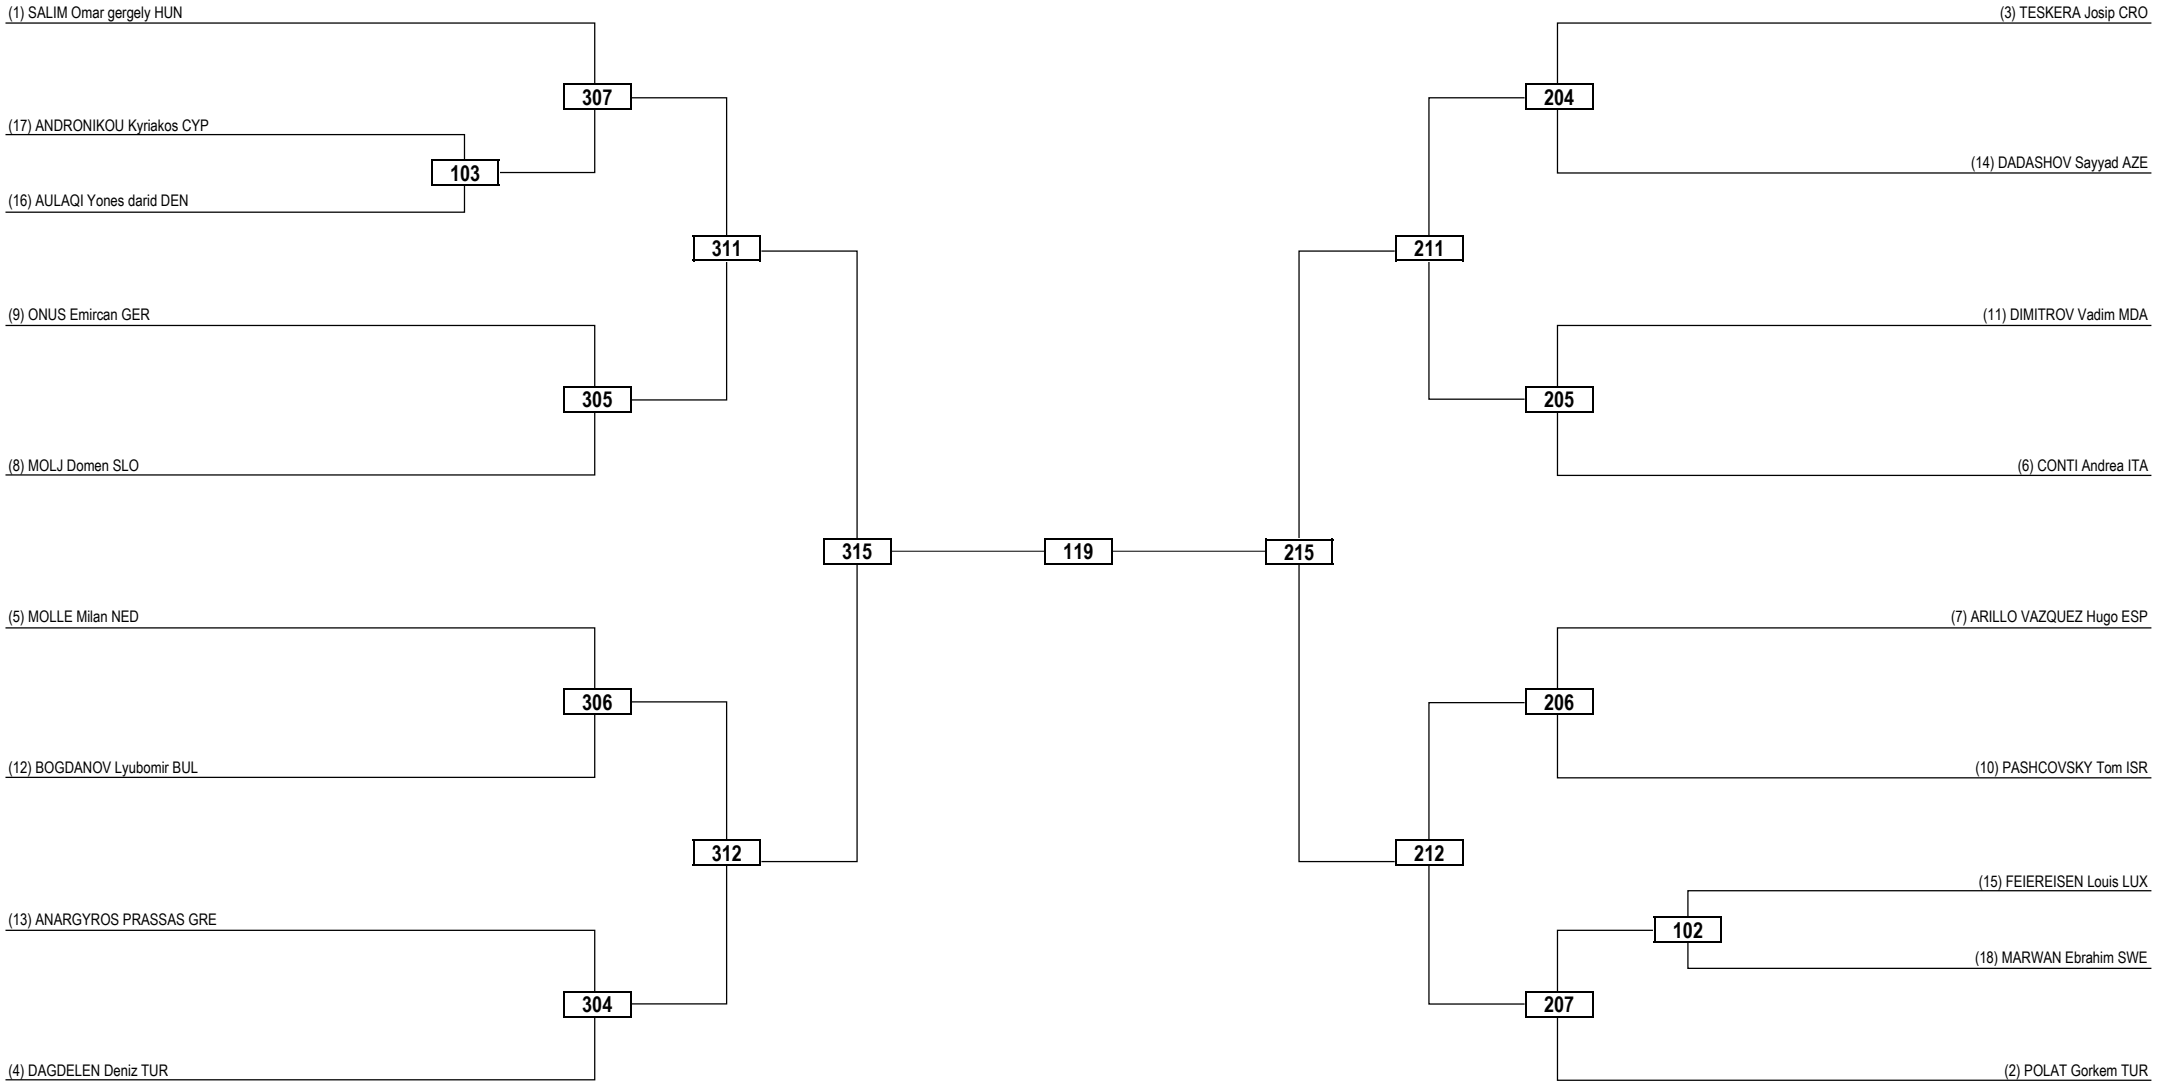

Quarterfinals Semifinals Final Semifinals Quarterfinals

LEGEND	RSC: Win by Referee Stop Contest	PTG: Win by Point Gap	SUP: Win by Superiority	DSQ: Win by Disqualification	DQB: Win by Disqualification for unsportsmanlike behavior	DWR: Double Withdrawal	R: Round
(x) Seed	PTF: Win by Final Score	GDP: Win by Golden Points	WDR: Win by Withdrawal	PUN: Win by Punitive Declaration	DDB: Double Disqualification for unsportsmanlike behavior	DDQ: Double Disqualification	

Round of 32 Round of 16 Quarterfinals Semifinals Final Semifinals Quarterfinals Round of 16 Round of 32

LEGEND	RSC: Win by Referee Stop Contest	PTG: Win by Point Gap	SUP: Win by Superiority	DSQ: Win by Disqualification	DQB: Win by Disqualification for unsportsmanlike behavior	DWR: Double Withdrawal	R: Round
(x) Seed	PTF: Win by Final Score	GDP: Win by Golden Points	WDR: Win by Withdrawal	PUN: Win by Punitive Declaration	DDB: Double Disqualification for unsportsmanlike behavior	DDQ: Double Disqualification	

Round of 32 Round of 16 Quarterfinals Semifinals Final Semifinals Quarterfinals Round of 16 Round of 32

LEGEND RSC: Win by Referee Stop Contest PTG: Win by Point Gap SUP: Win by Superiority DSQ: Win by Disqualification DQB: Win by Disqualification for unsportsmanlike behavior DWR: Double Withdrawal R: Round
 (x) **Seed** PTF: Win by Final Score GDP: Win by Golden Points WDR: Win by Withdrawal PUN: Win by Punitive Declaration DDB: Double Disqualification for unsportsmanlike behavior DDQ: Double Disqualification