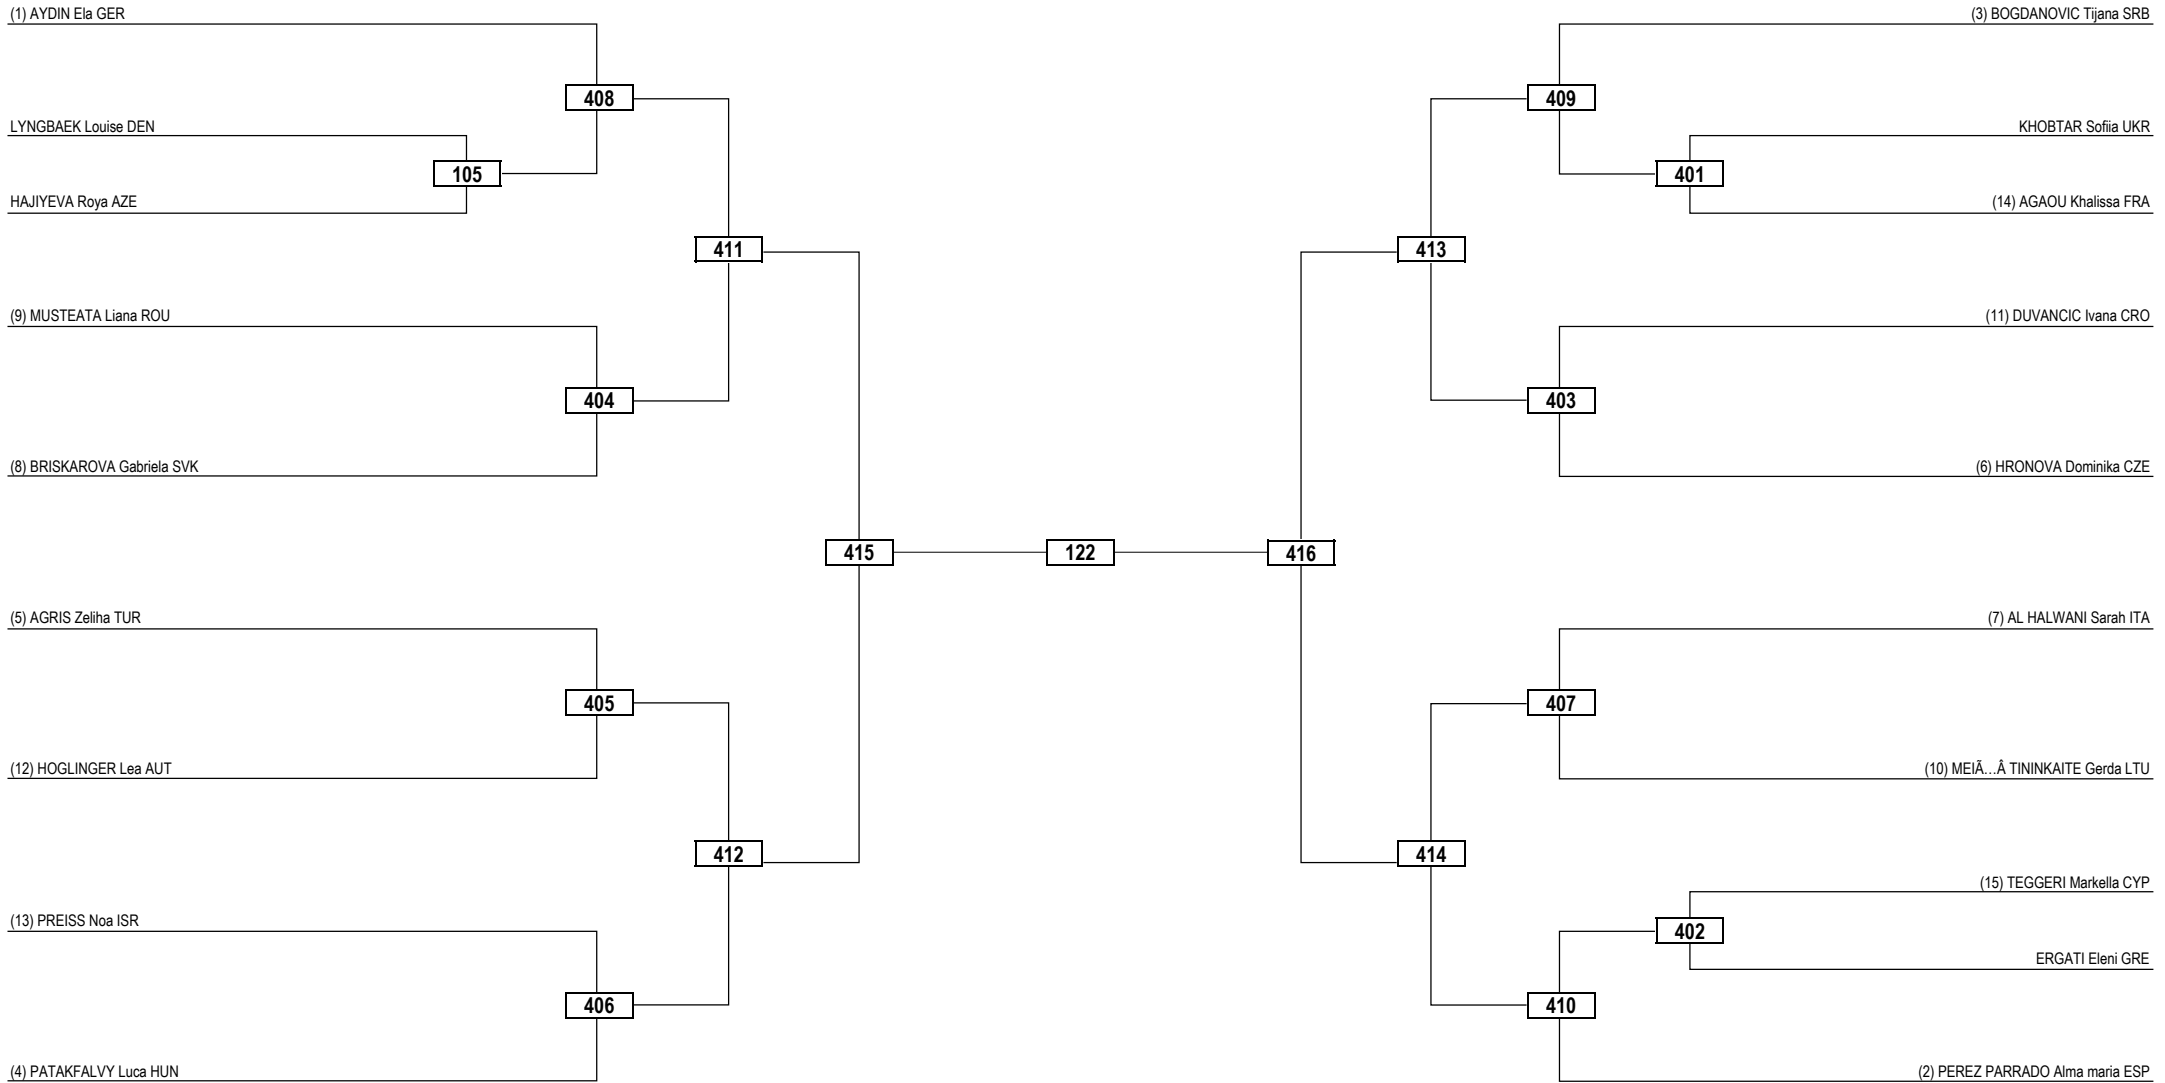

Round of 32   Round of 16   Quarterfinals   Semifinals   Final   Semifinals   Quarterfinals   Round of 16   Round of 32

LEGEND	RSC: Win by Referee Stop Contest	PTG: Win by Point Gap	SUP: Win by Superiority	DSQ: Win by Disqualification	DQB: Win by Disqualification for unsportsmanlike behavior	DWR: Double Withdrawal	R: Round
(x) Seed	PTF: Win by Final Score	GDP: Win by Golden Points	WDR: Win by Withdrawal	PUN: Win by Punitive Declaration	DDB: Double Disqualification for unsportsmanlike behavior	DDQ: Double Disqualification