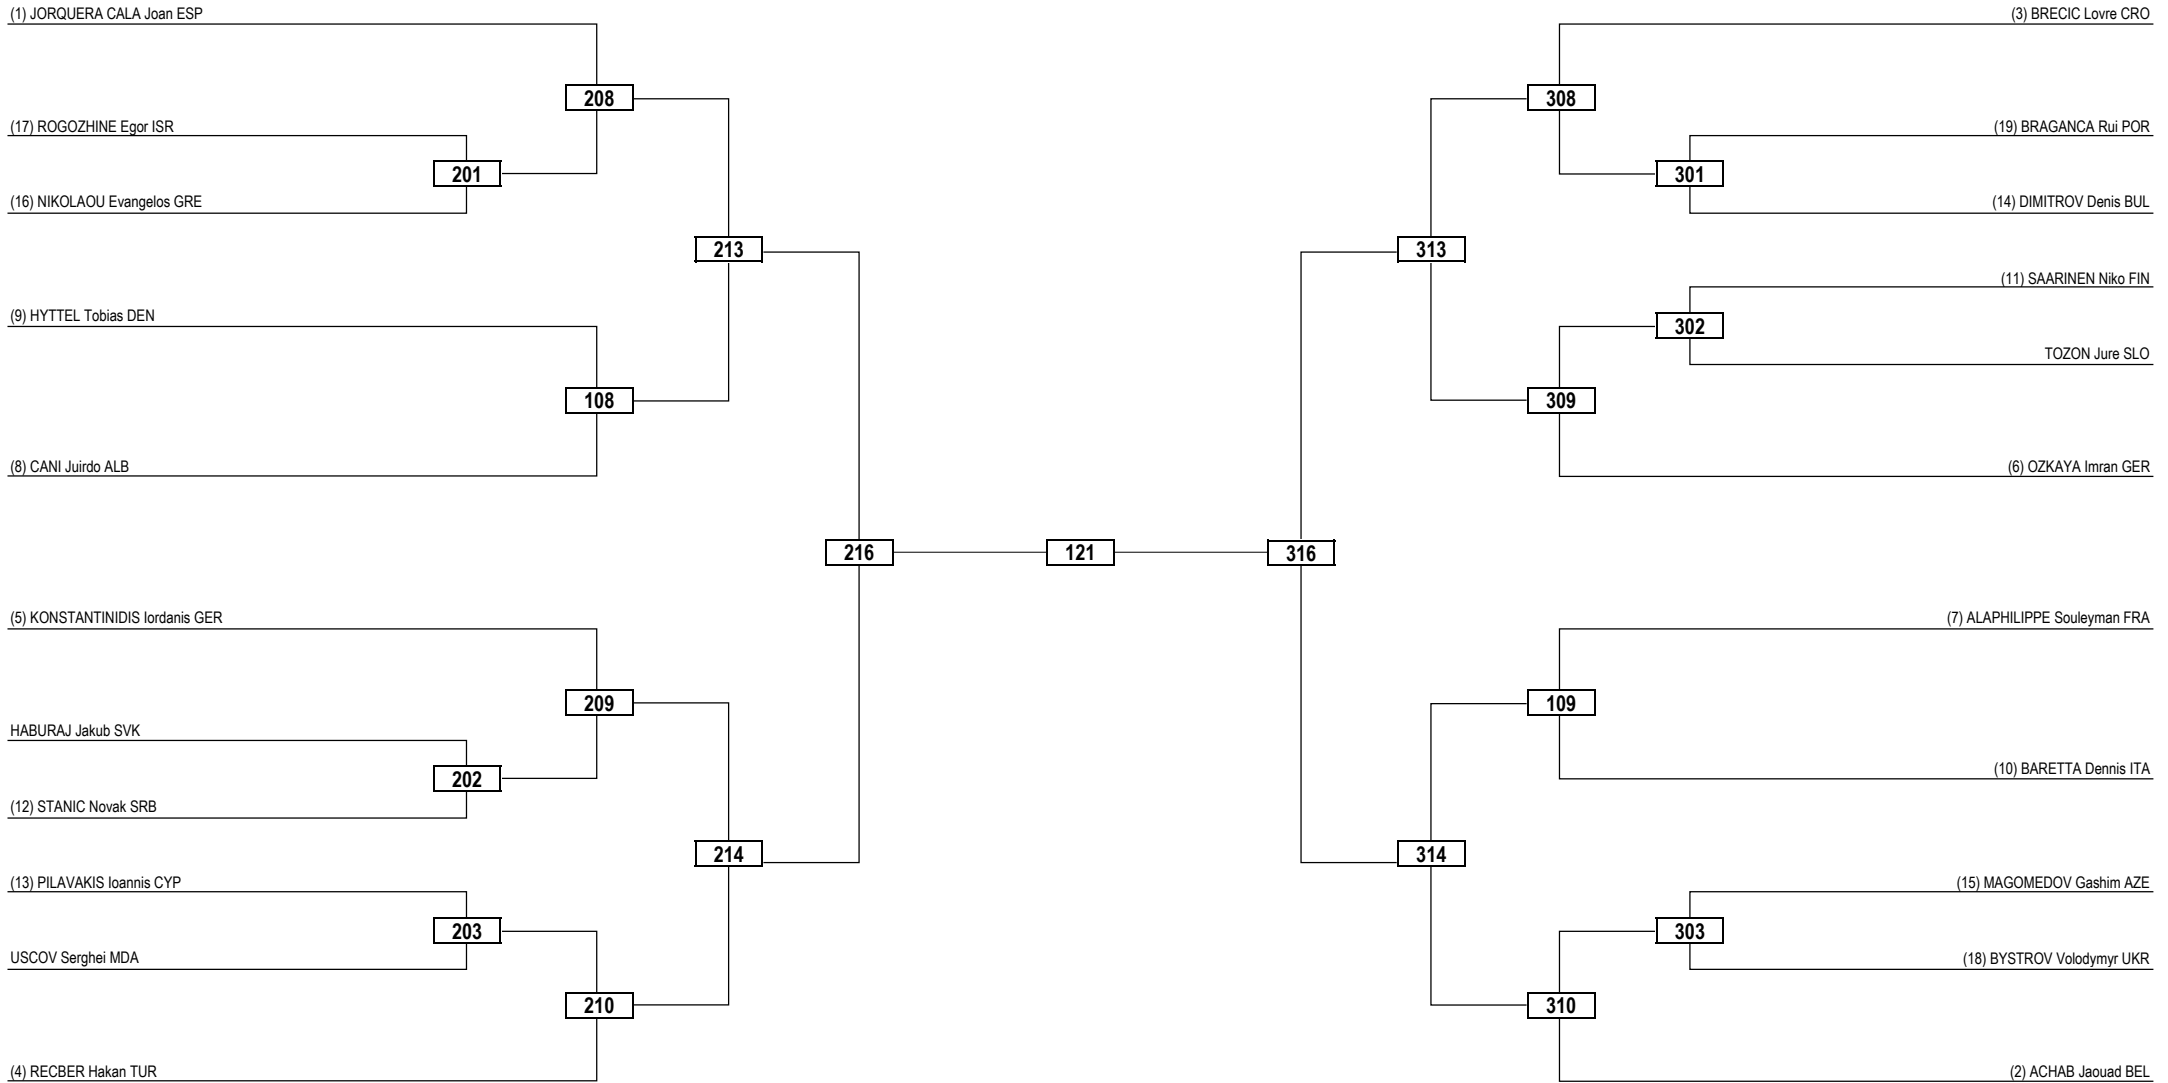

Quarterfinals Semifinals Final Semifinals Quarterfinals

LEGEND	RSC: Win by Referee Stop Contest	PTG: Win by Point Gap	SUP: Win by Superiority	DSQ: Win by Disqualification	DQB: Win by Disqualification for unsportsmanlike behavior	DWR: Double Withdrawal	R: Round
(x) Seed	PTF: Win by Final Score	GDP: Win by Golden Points	WDR: Win by Withdrawal	PUN: Win by Punitive Declaration	DDB: Double Disqualification for unsportsmanlike behavior	DDQ: Double Disqualification	

Round of 32 Round of 16 Quarterfinals Semifinals Final Semifinals Quarterfinals Round of 16 Round of 32

LEGEND	RSC: Win by Referee Stop Contest	PTG: Win by Point Gap	SUP: Win by Superiority	DSQ: Win by Disqualification	DQB: Win by Disqualification for unsportsmanlike behavior	DWR: Double Withdrawal	R: Round
(x) Seed	PTF: Win by Final Score	GDP: Win by Golden Points	WDR: Win by Withdrawal	PUN: Win by Punitive Declaration	DDB: Double Disqualification for unsportsmanlike behavior	DDQ: Double Disqualification	