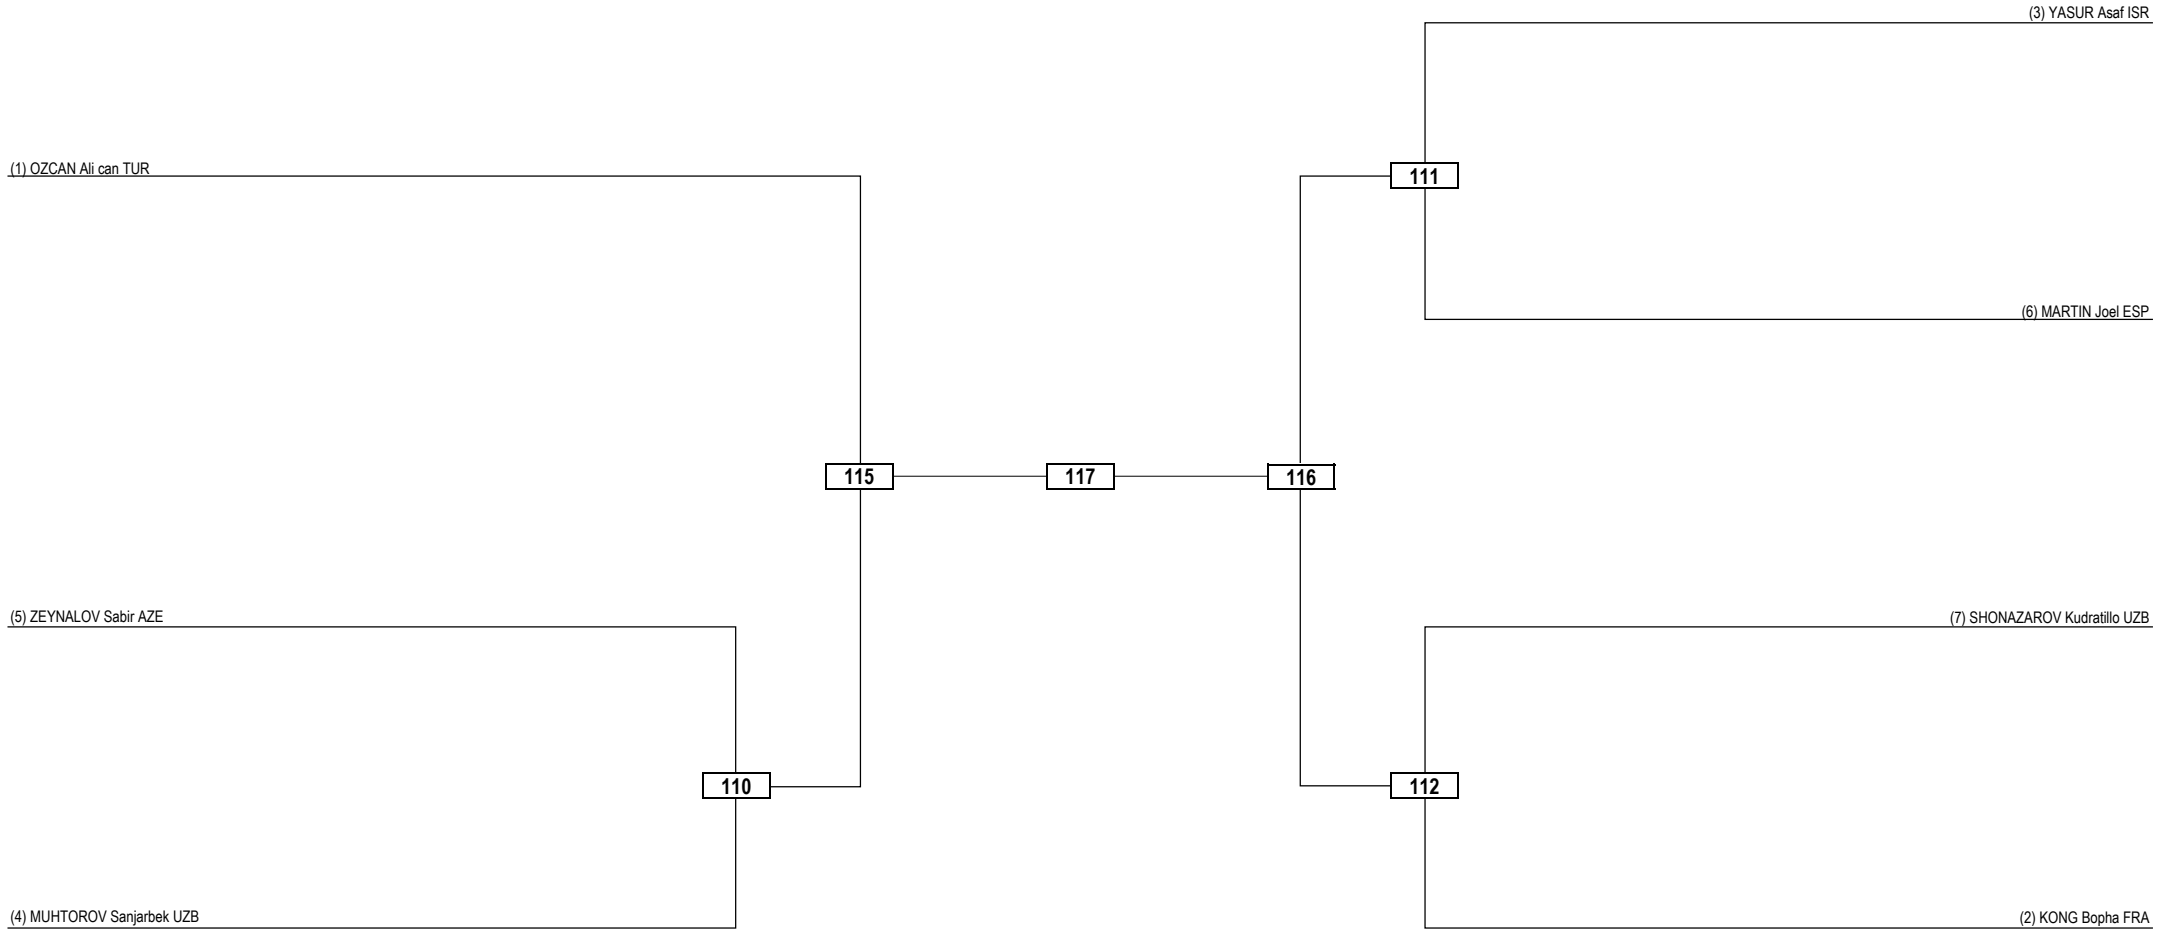

Quarterfinals Semifinals Final Semifinals Quarterfinals

LEGEND	RSC: Win by Referee Stop Contest	PTG: Win by Point Gap	SUP: Win by Superiority	DSQ: Win by Disqualification	DQB: Win by Disqualification for unsportsmanlike behavior	DWR: Double Withdrawal	R: Round
(x) Seed	PTF: Win by Final Score	GDP: Win by Golden Points	WDR: Win by Withdrawal	PUN: Win by Punitive Declaration	DDB: Double Disqualification for unsportsmanlike behavior	DDQ: Double Disqualification	

Round of 32 Round of 16 Quarterfinals Semifinals Final Semifinals Quarterfinals Round of 16 Round of 32

LEGEND	RSC: Win by Referee Stop Contest	PTG: Win by Point Gap	SUP: Win by Superiority	DSQ: Win by Disqualification	DQB: Win by Disqualification for unsportsmanlike behavior	DWR: Double Withdrawal	R: Round
(x) Seed	PTF: Win by Final Score	GDP: Win by Golden Points	WDR: Win by Withdrawal	PUN: Win by Punitive Declaration	DDB: Double Disqualification for unsportsmanlike behavior	DDQ: Double Disqualification	