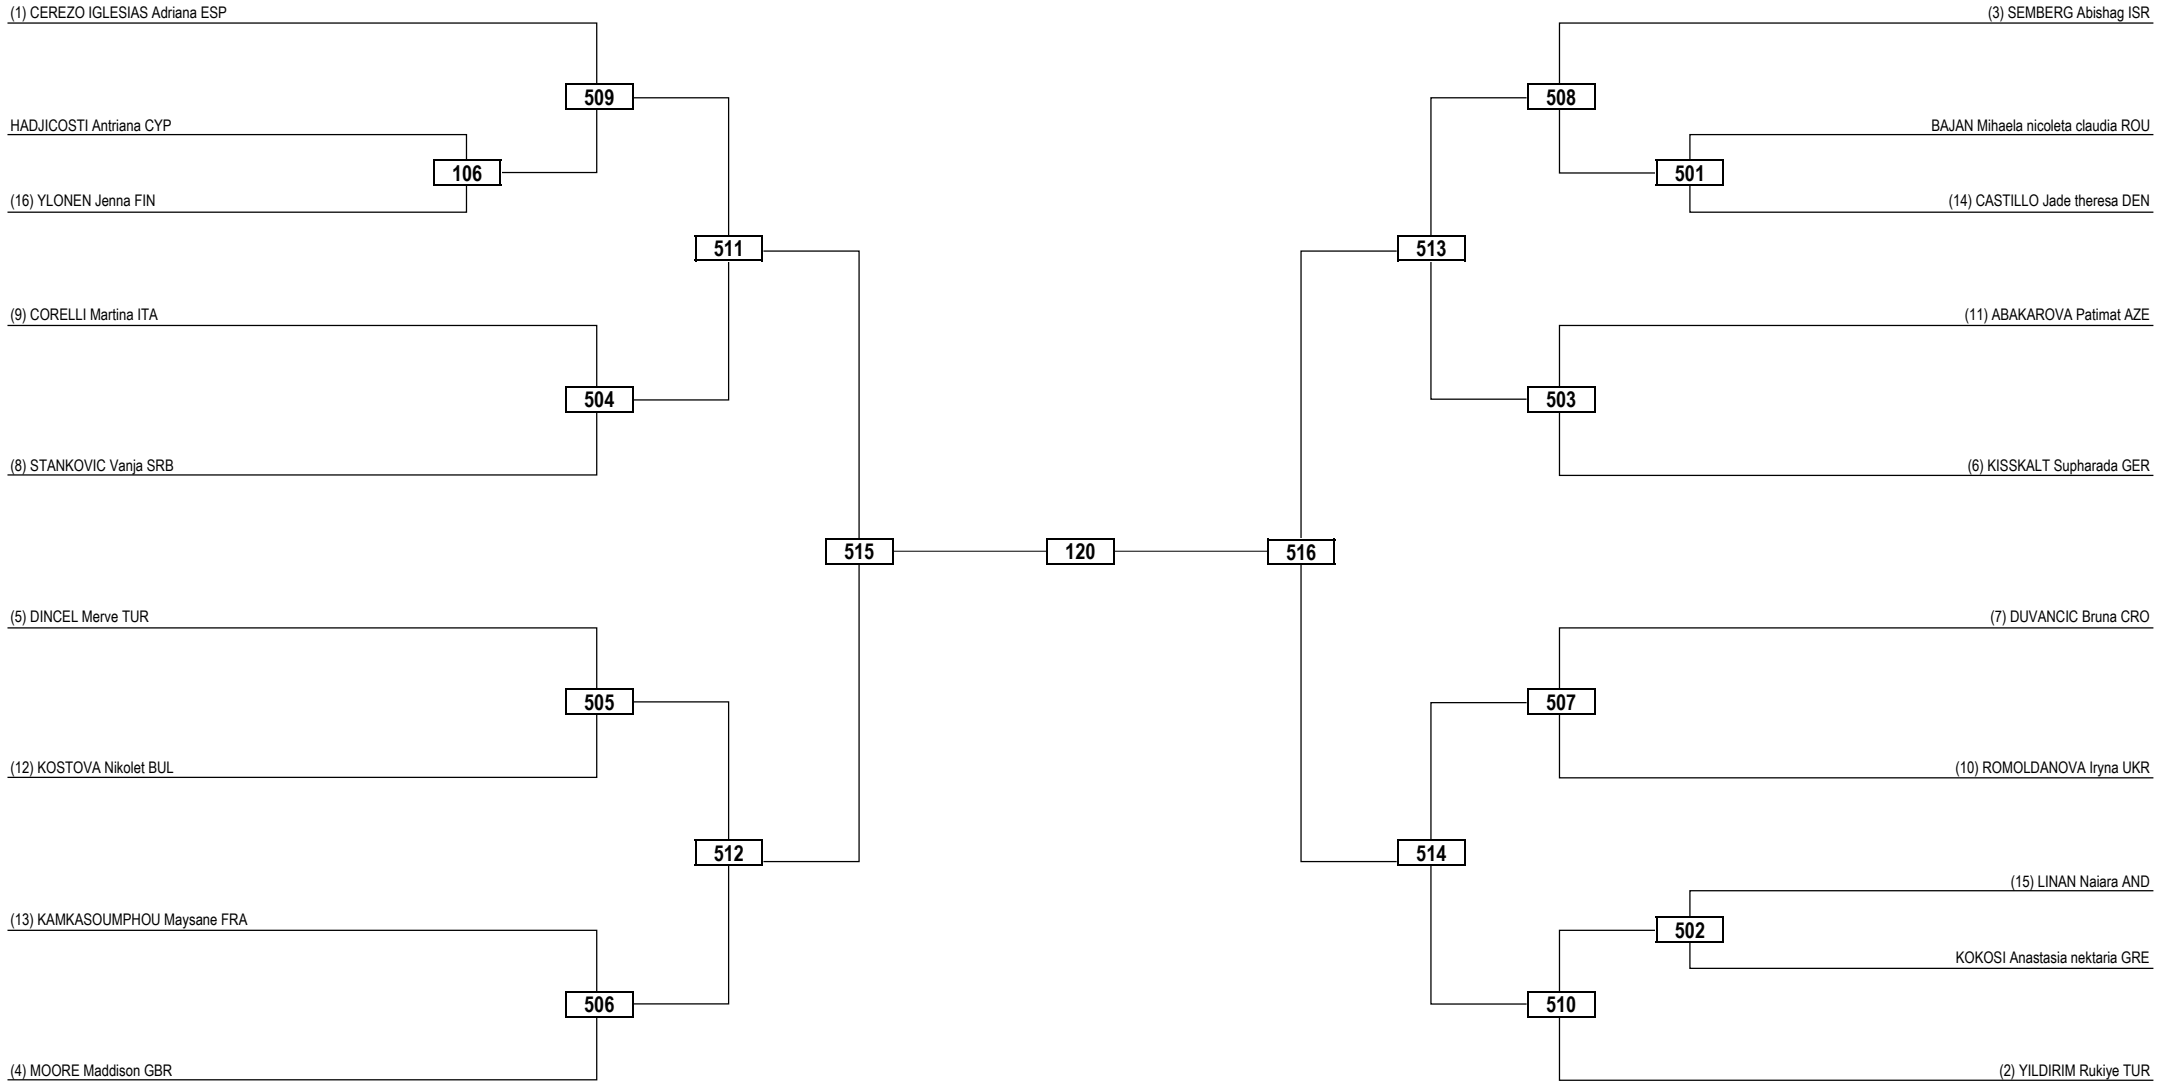

Round of 32 Round of 16 Quarterfinals Semifinals Final Semifinals Quarterfinals Round of 16 Round of 32

LEGEND	RSC: Win by Referee Stop Contest	PTG: Win by Point Gap	SUP: Win by Superiority	DSQ: Win by Disqualification	DQB: Win by Disqualification for unsportsmanlike behavior	DWR: Double Withdrawal	R: Round
(x) Seed	PTF: Win by Final Score	GDP: Win by Golden Points	WDR: Win by Withdrawal	PUN: Win by Punitive Declaration	DDB: Double Disqualification for unsportsmanlike behavior	DDQ: Double Disqualification	

Round of 32 Round of 16 Quarterfinals Semifinals Final Semifinals Quarterfinals Round of 16 Round of 32

LEGEND RSC: Win by Referee Stop Contest PTG: Win by Point Gap SUP: Win by Superiority DSQ: Win by Disqualification DQB: Win by Disqualification for unsportsmanlike behavior DWR: Double Withdrawal R: Round
 (x) **Seed** PTF: Win by Final Score GDP: Win by Golden Points WDR: Win by Withdrawal PUN: Win by Punitive Declaration DDB: Double Disqualification for unsportsmanlike behavior DDQ: Double Disqualification